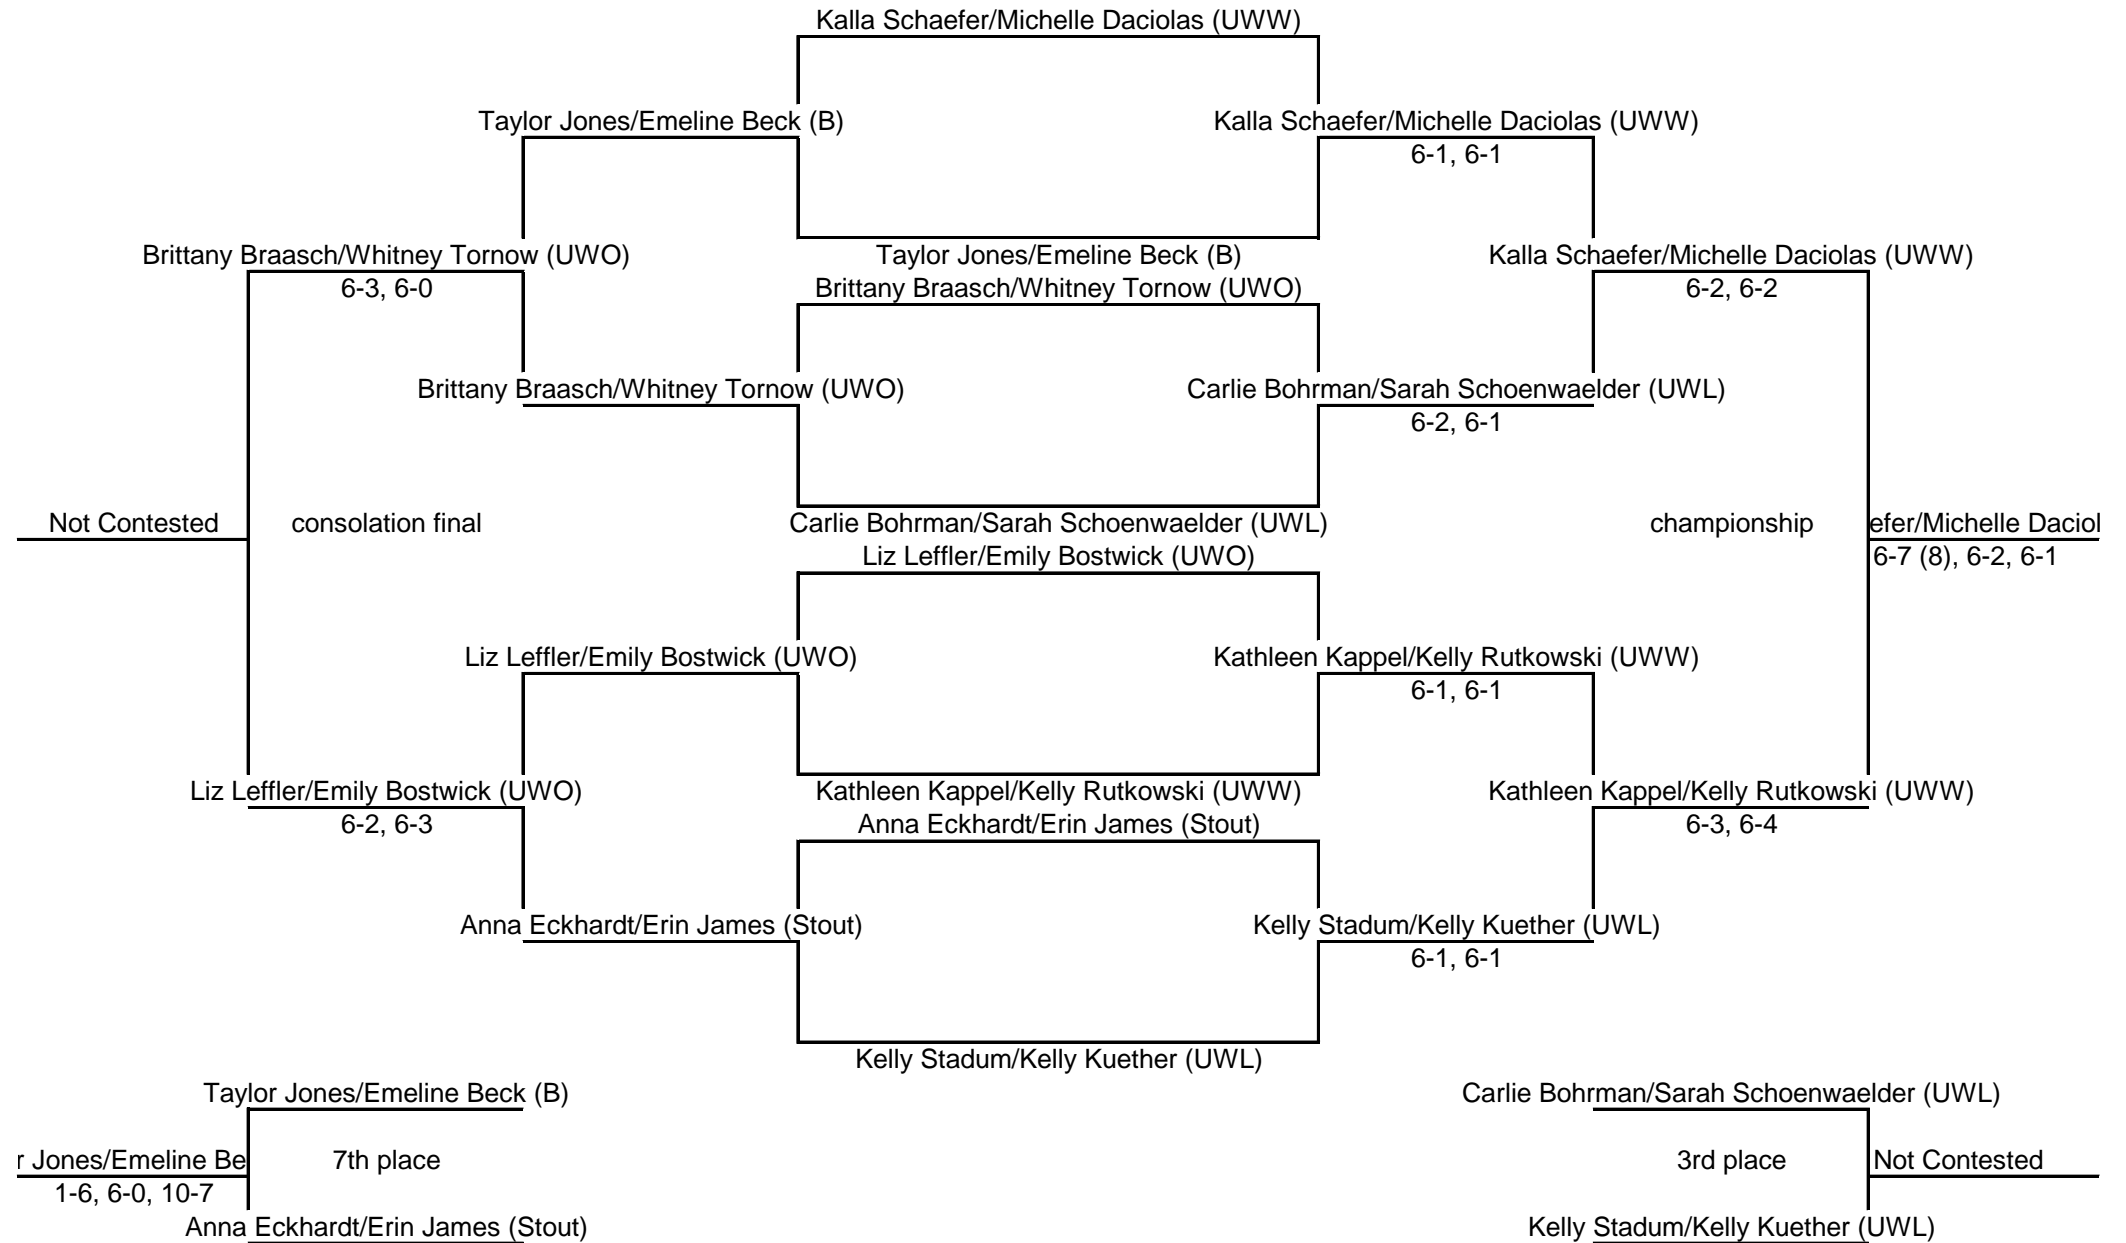

2009 Women's Warhawk Tennis Invitational  
 B Singles Draw (courts 1-4 9am, 11am, 1:30pm)

2009 Women's Warhawk Tennis Invitational  
 A Doubles Draw (courts 9-12: 9am, 11am, 1:30pm)

seeds: #1 Schaefer/Daciolas  
 #2 Stadum/Kuether

2009 Women's Warhawk Tennis Invitational  
 B Doubles Draw (Esker courts, 9am, 11am, 1:30pm)